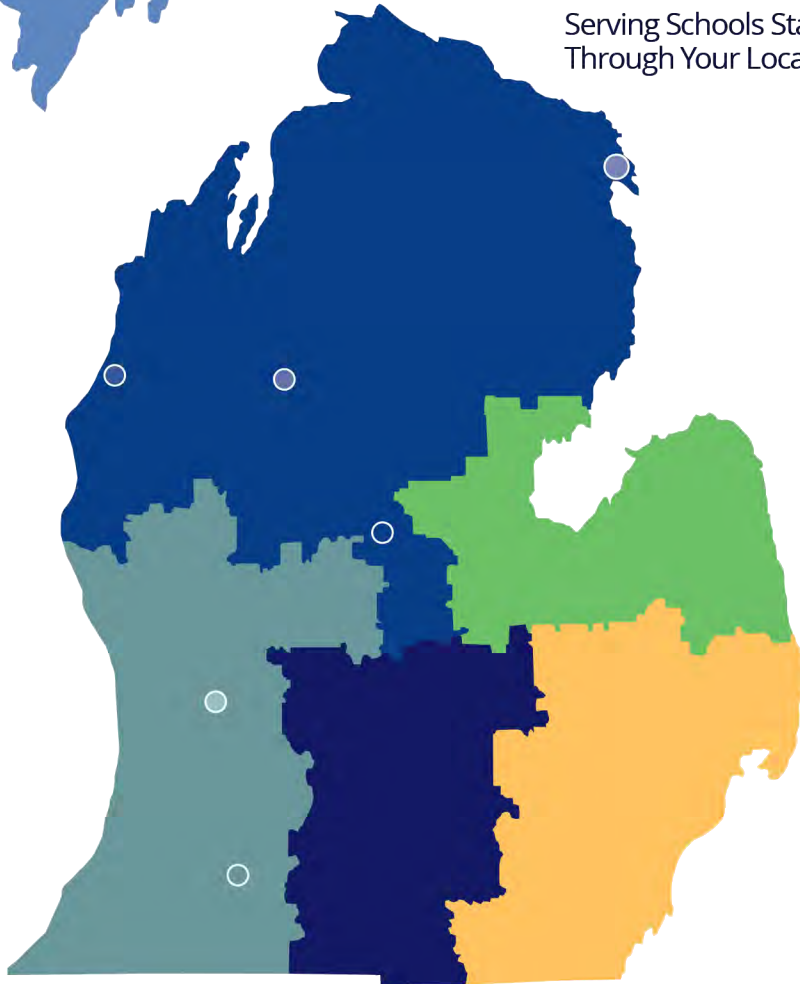

Serving Schools Statewide
Through Your Local PBS Stations

The Michigan Learning Channel is Available On:

- WCMU**
Alpena
Channel 6.4
- Cadillac**
Channel 27.4
- Manistee**
Channel 21.4
- Mt. Pleasant**
Channel 14.4
- WDCQ**
Delta College Public Media
Channel 19.5
- WGVU**
Grand Rapids
Channel 35.6
- Kalamazoo**
Channel 52.6
- WKAR**
WKAR Public Media
Channel 23.5
- WNMU**
WNMU-TV
Channel 13.4
- WTVS**
Detroit Public TV
Channel 56.5

TV sets connected to cable, satellite or other pay TV providers do not need to scan.

How to Scan

1. Press menu on your remote control.
2. Select setup.
3. Choose antenna then channel scan or auto tune.

TIME	GRADE	WHAT'S ON
7AM	PreK - 1st Grade	Teacher-led lessons in English language arts (ELA) and math. Plus, social-emotional learning, and physical fitness.
8AM	Kindergarten	
9AM	1st Grade	
10AM	2nd Grade	
11AM	3rd Grade	
12PM-4PM	PreK - 3rd Grade	Repeat of the morning Pre-K thru 3rd-grade programming. These programs also air on weekends from 10am - 2pm.
5PM	3rd - 8th Grade	After-school programs: STEM, art, field trips, and more. Stories, art, reading, and math.
6PM	PreK - 1st Grade	Stories, art, reading, and math.
7PM-12AM	6th - 12th Grade	Math for 6th-12th grade; plus, PBS shows aligned to science, social studies, and ELA standards.
Livestream the channel, find video lessons on demand, and download lesson plans and related activities at MichiganLearning.org		