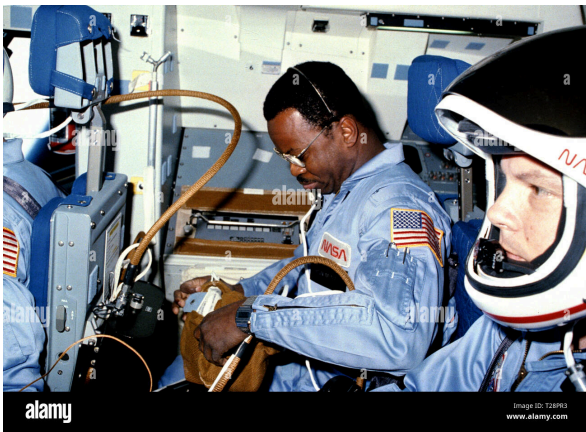

What similarities and differences do you see between these two astronauts?

Nichelle Nichols was an **actress** who portrayed Lt. Nyoto Uhura, astronaut, on the television show *Star Trek*. She played this role from 1966-1969.

Ronald McNair was a **real** astronaut and physicist who died during his second voyage to space in 1986 aboard the Challenger space shuttle.

What similarities and differences do you see in each of the images? You are encouraged to note why these similarities and differences occur in the Thoughts/Comments column.